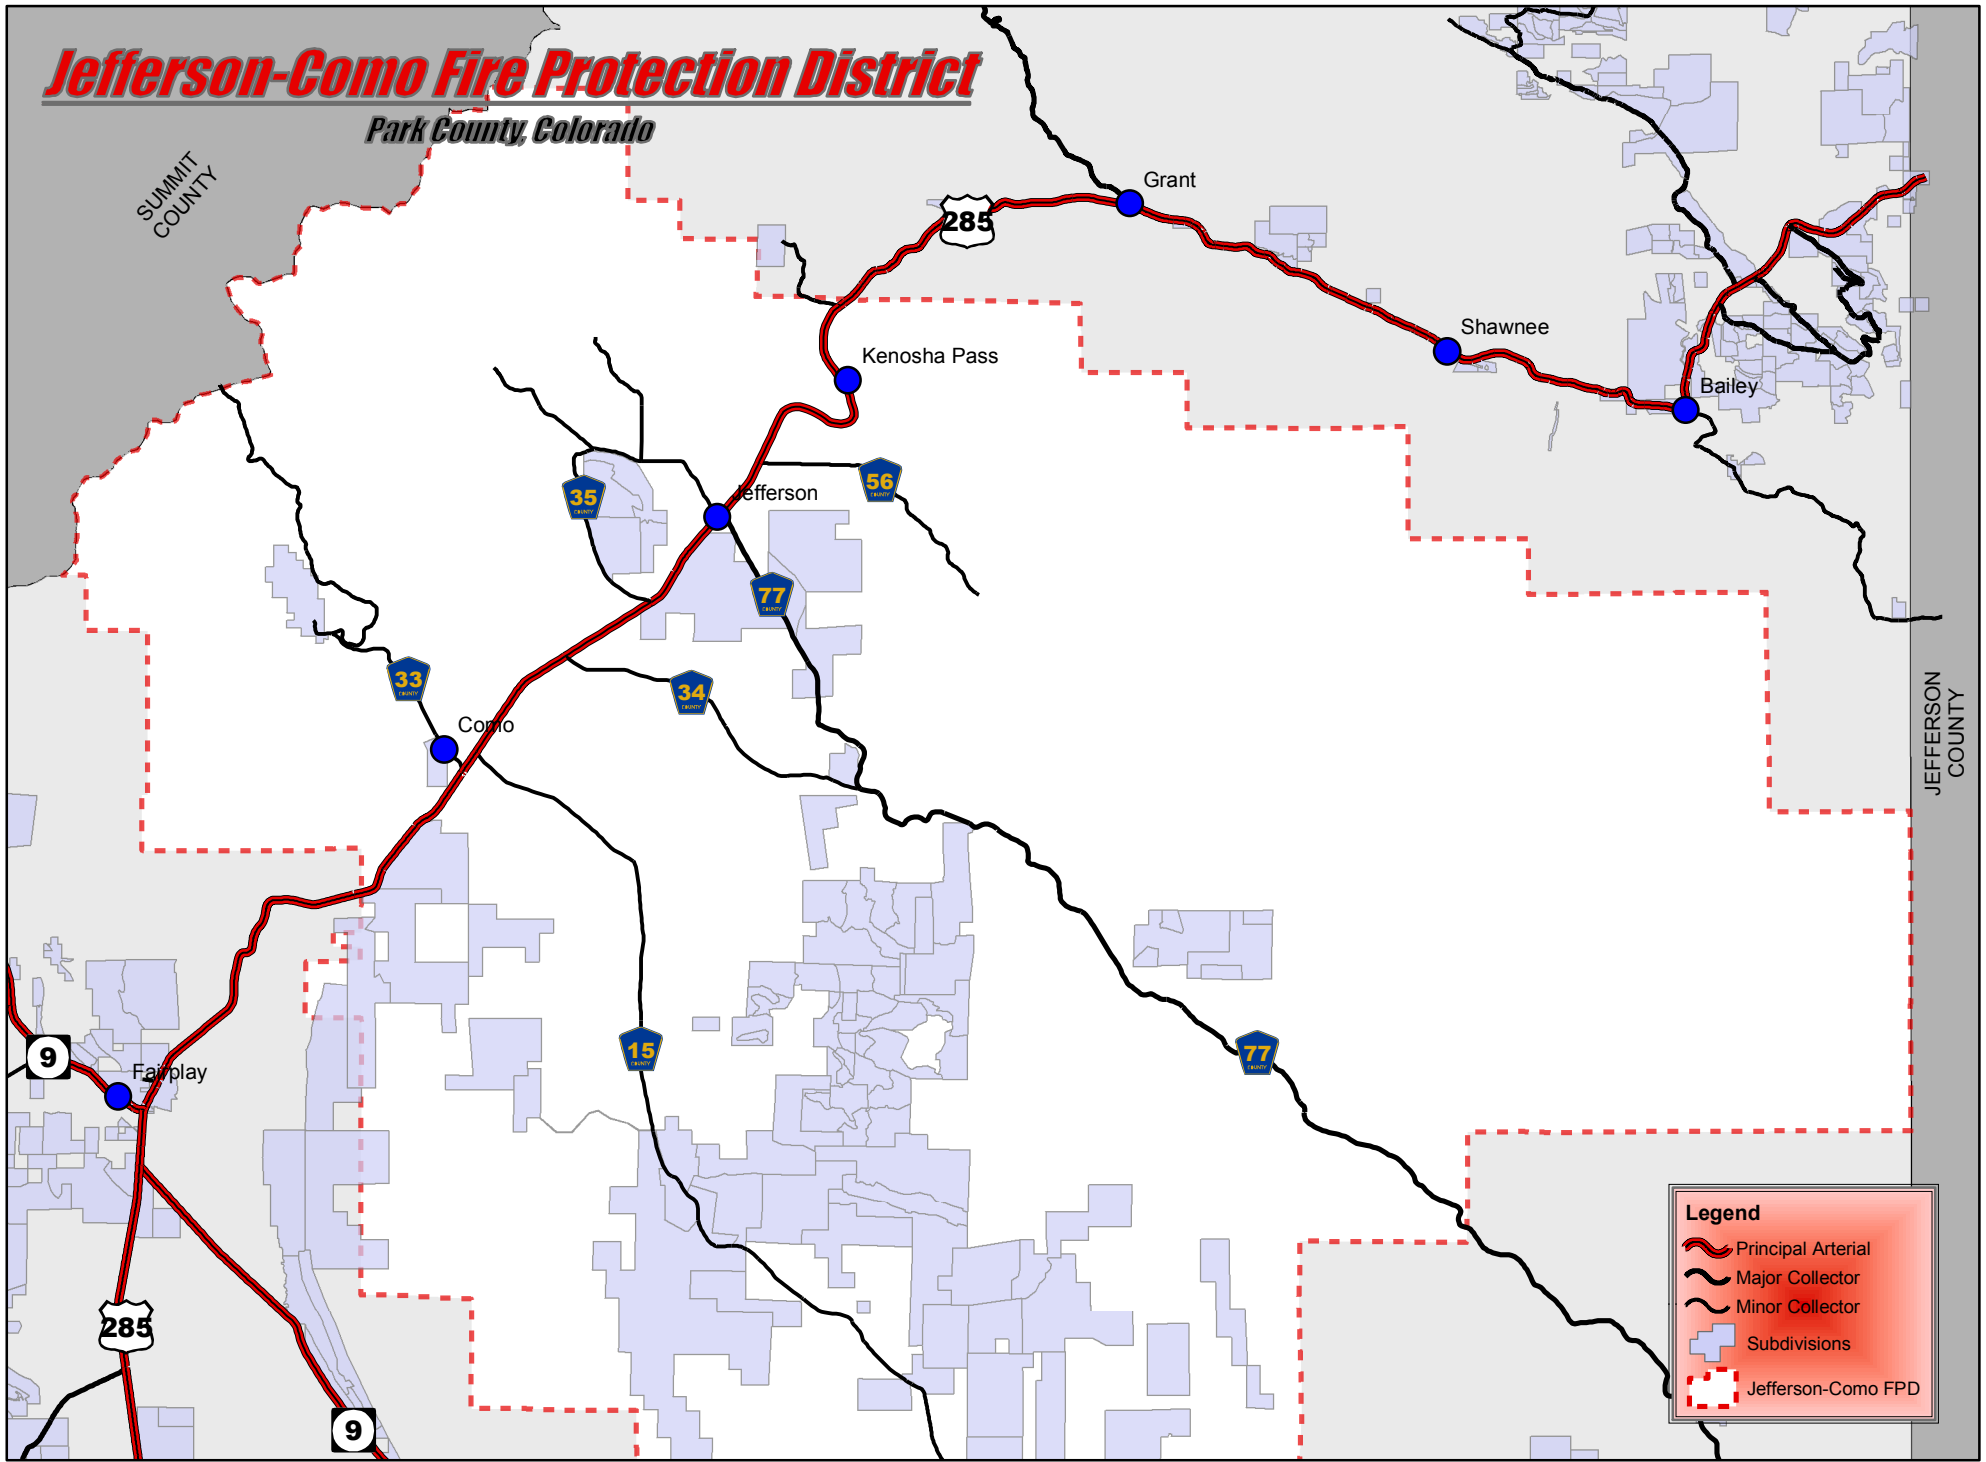

Jefferson-Como Fire Protection District

Park County, Colorado

Legend

- Principal Arterial
- Major Collector
- Minor Collector
- Subdivisions
- Jefferson-Como FPD